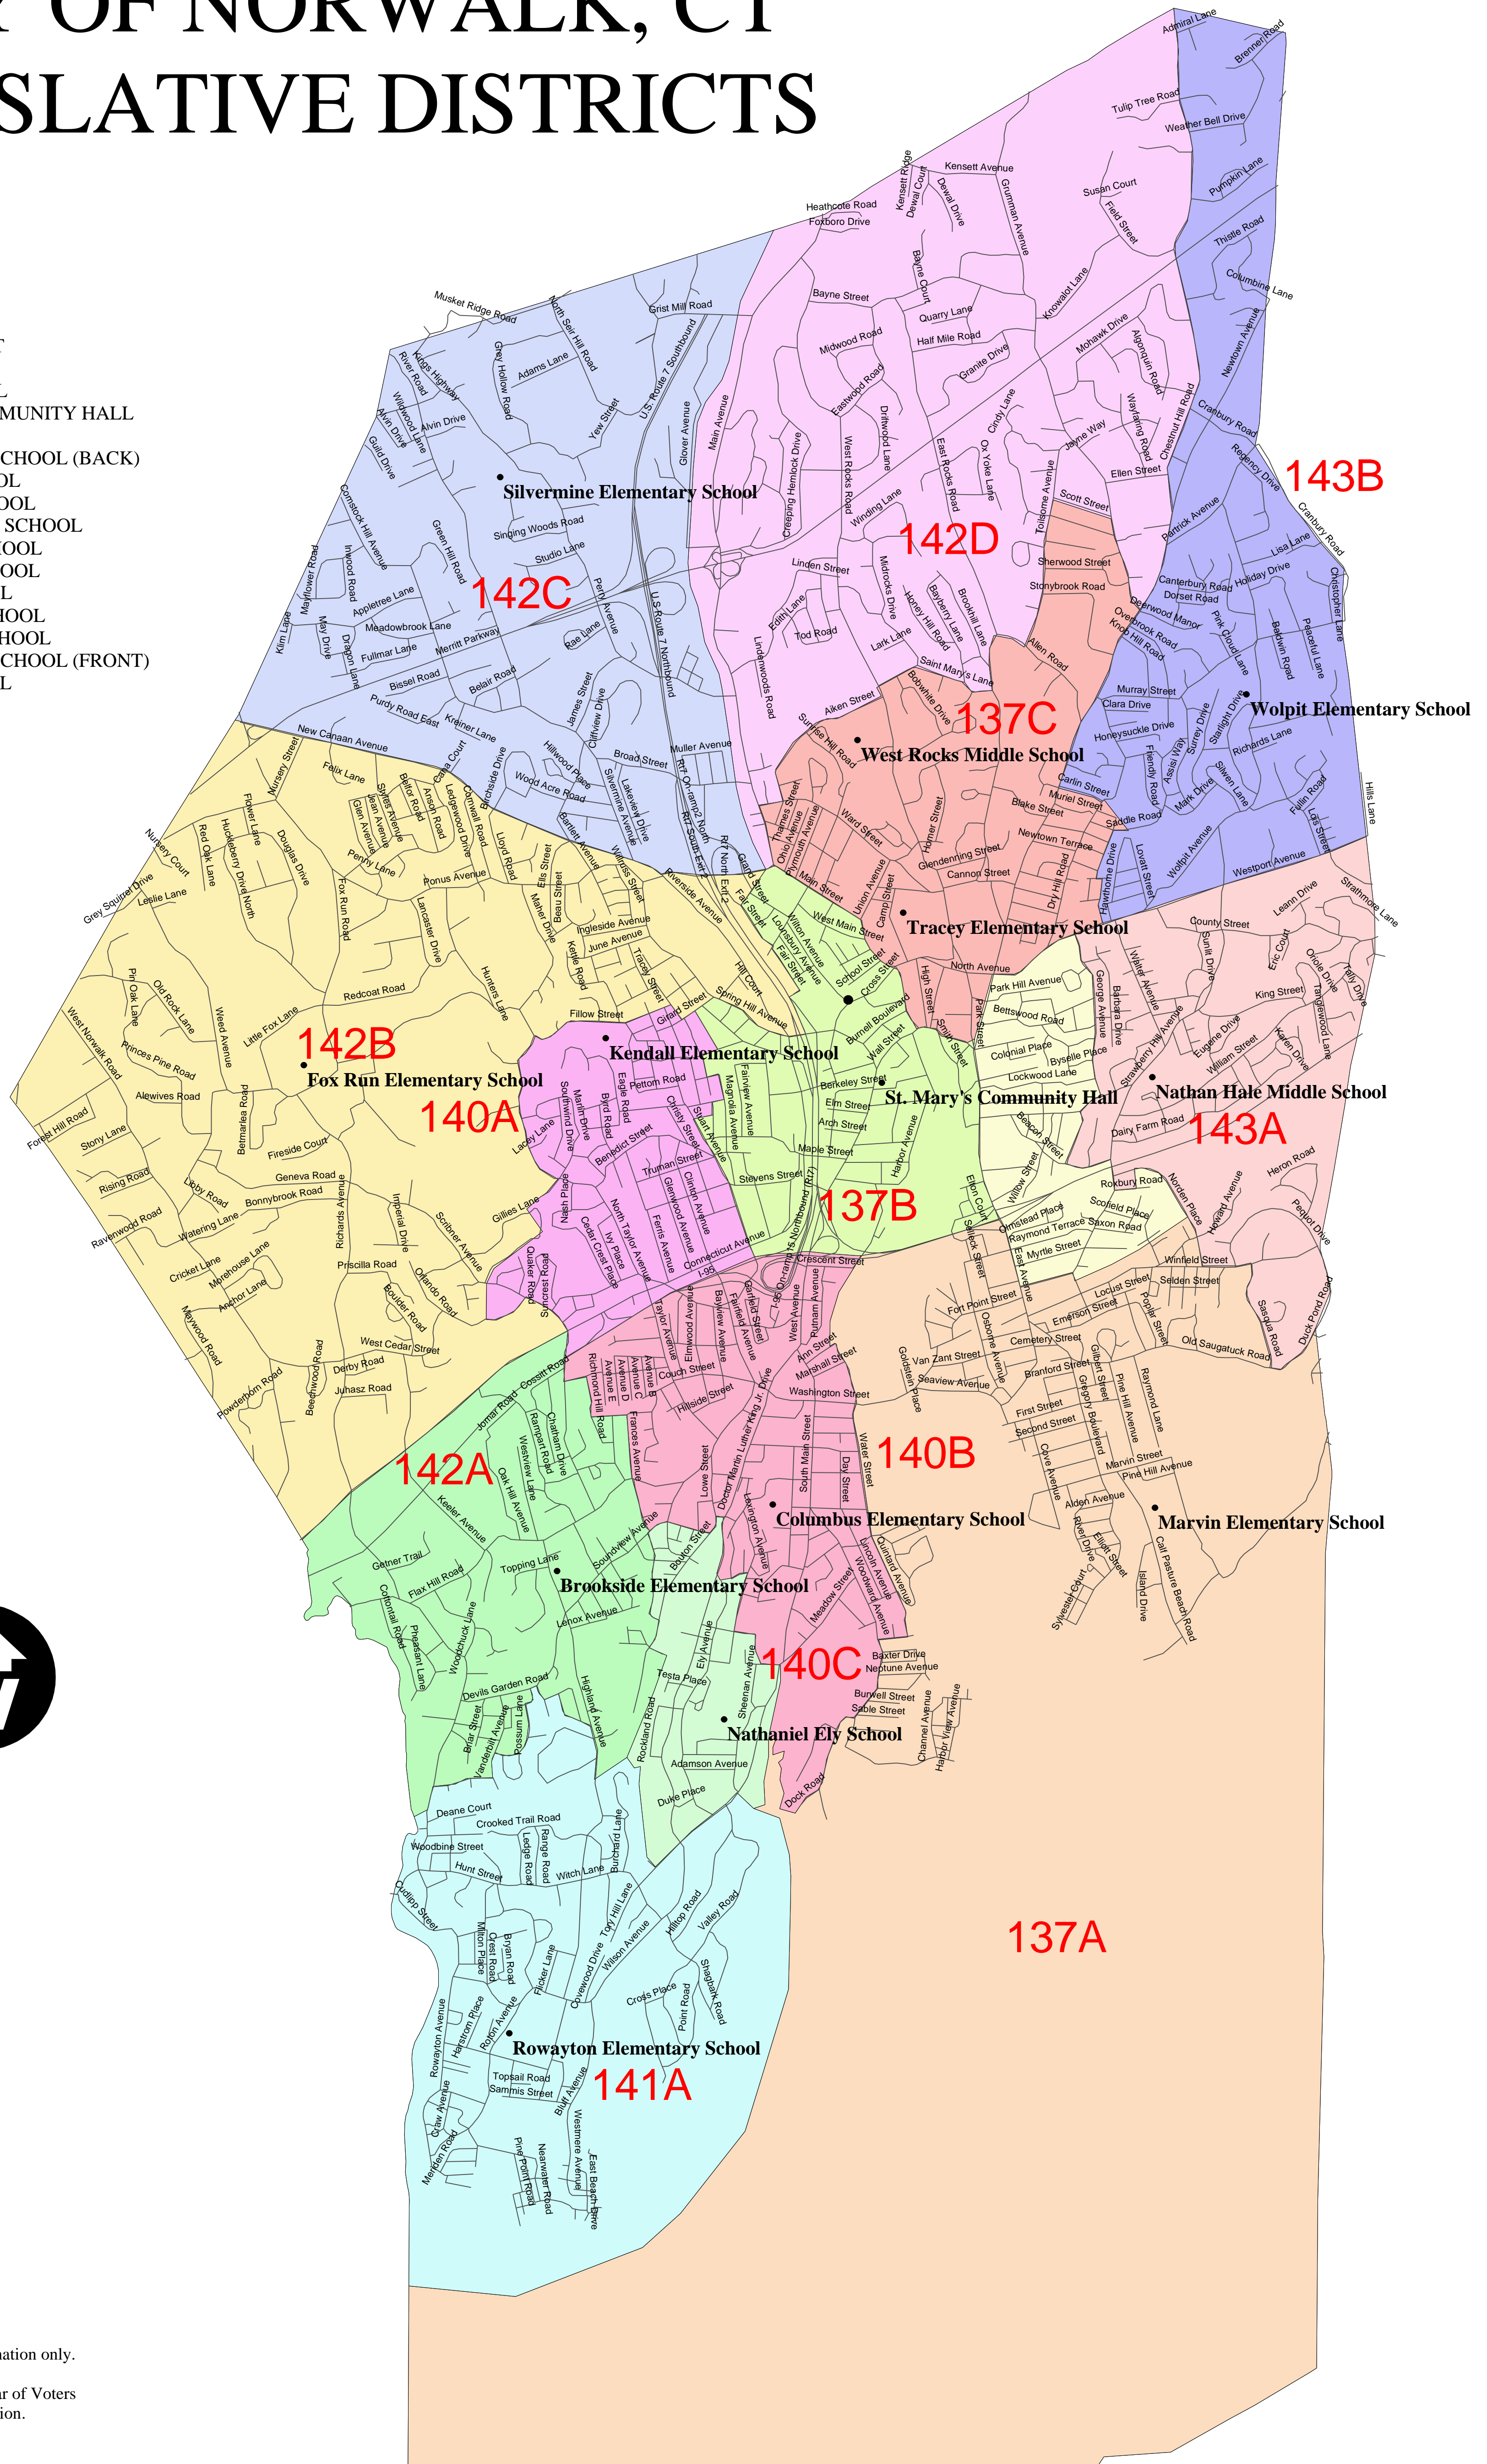

CITY OF NORWALK, CT LEGISLATIVE DISTRICTS

LEGISLATIVE DISTRICT

- 137A - MARVIN SCHOOL
- 137B - ST. MARY'S COMMUNITY HALL
- 137C - TRACEY HALL
- 137D - NATHAN HALE SCHOOL (BACK)
- 140A - KENDALL SCHOOL
- 140B - COLUMBUS SCHOOL
- 140C - NATHANIEL ELY SCHOOL
- 141A - ROWAYTON SCHOOL
- 142A - BROOKSIDE SCHOOL
- 142B - FOX RUN SCHOOL
- 142C - SILVERMINE SCHOOL
- 142D - WEST ROCKS SCHOOL
- 143A - NATHAN HALE SCHOOL (FRONT)
- 143B - WOLFPIIT SCHOOL

This map is for general information only.
Please check with the Registrar of Voters
for additional information.
203-854-7996